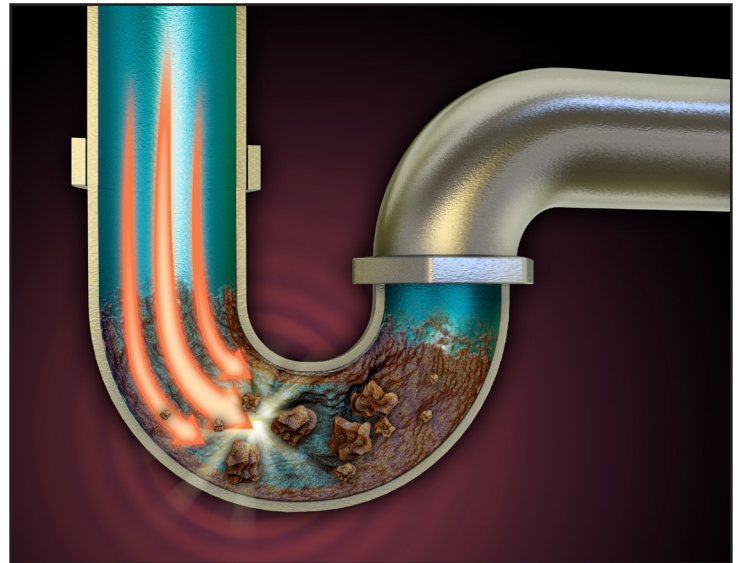

FUMELESS DRAIN OPENER

Manufactured for:

**DELTA
PRODUCTS**

Trevose, PA 19053

215/322-6210 • 800/523-6518

NON-ACID
DRAIN
OPENER

Fumeless Drain Opener is a fast acting liquid drain opener that is harmless to porcelain, plumbing fixtures and septic systems. This product liquifies or loosens blockages such as paper, hair, lint, sanitary napkins, and grease, etc.

DIRECTIONS FOR USES:

Size of drains and extent of blockage can vary. Therefore, recommendations below should be adjusted to conditions.

Small Drains.....8 oz.....Allow to stand 15 minutes
3" to 4" Drains.....1 pt.....Allow to stand 20 minutes
Toilet Bowls.....1 pt.....Allow to stand 20 minutes
6" to 8" Drains.....1 qt.....Allow to stand 30 minutes
Grease Traps.....1 qt.....Allow to stand 30 minutes

FOR PREVENTATIVE MAINTENANCE: USE 3-6 OZ. OF PRODUCT WEEKLY. ALLOW TO STAND 5 MINUTES.

Pour product slowly and carefully to avoid splashing in ones' eyes or on skin or clothing. No need to remove standing water – this product is heavier than water and will flow to the blockage. After drain is clear, flush with warm water for about 5 minutes.